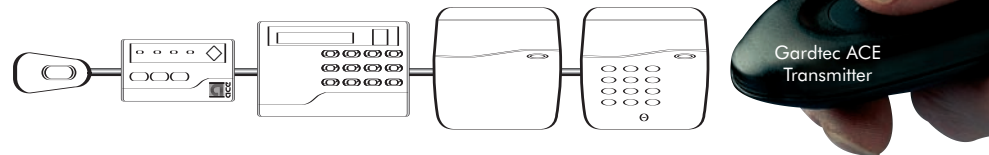

YOUR PROFESSIONAL INSTALLER IS: